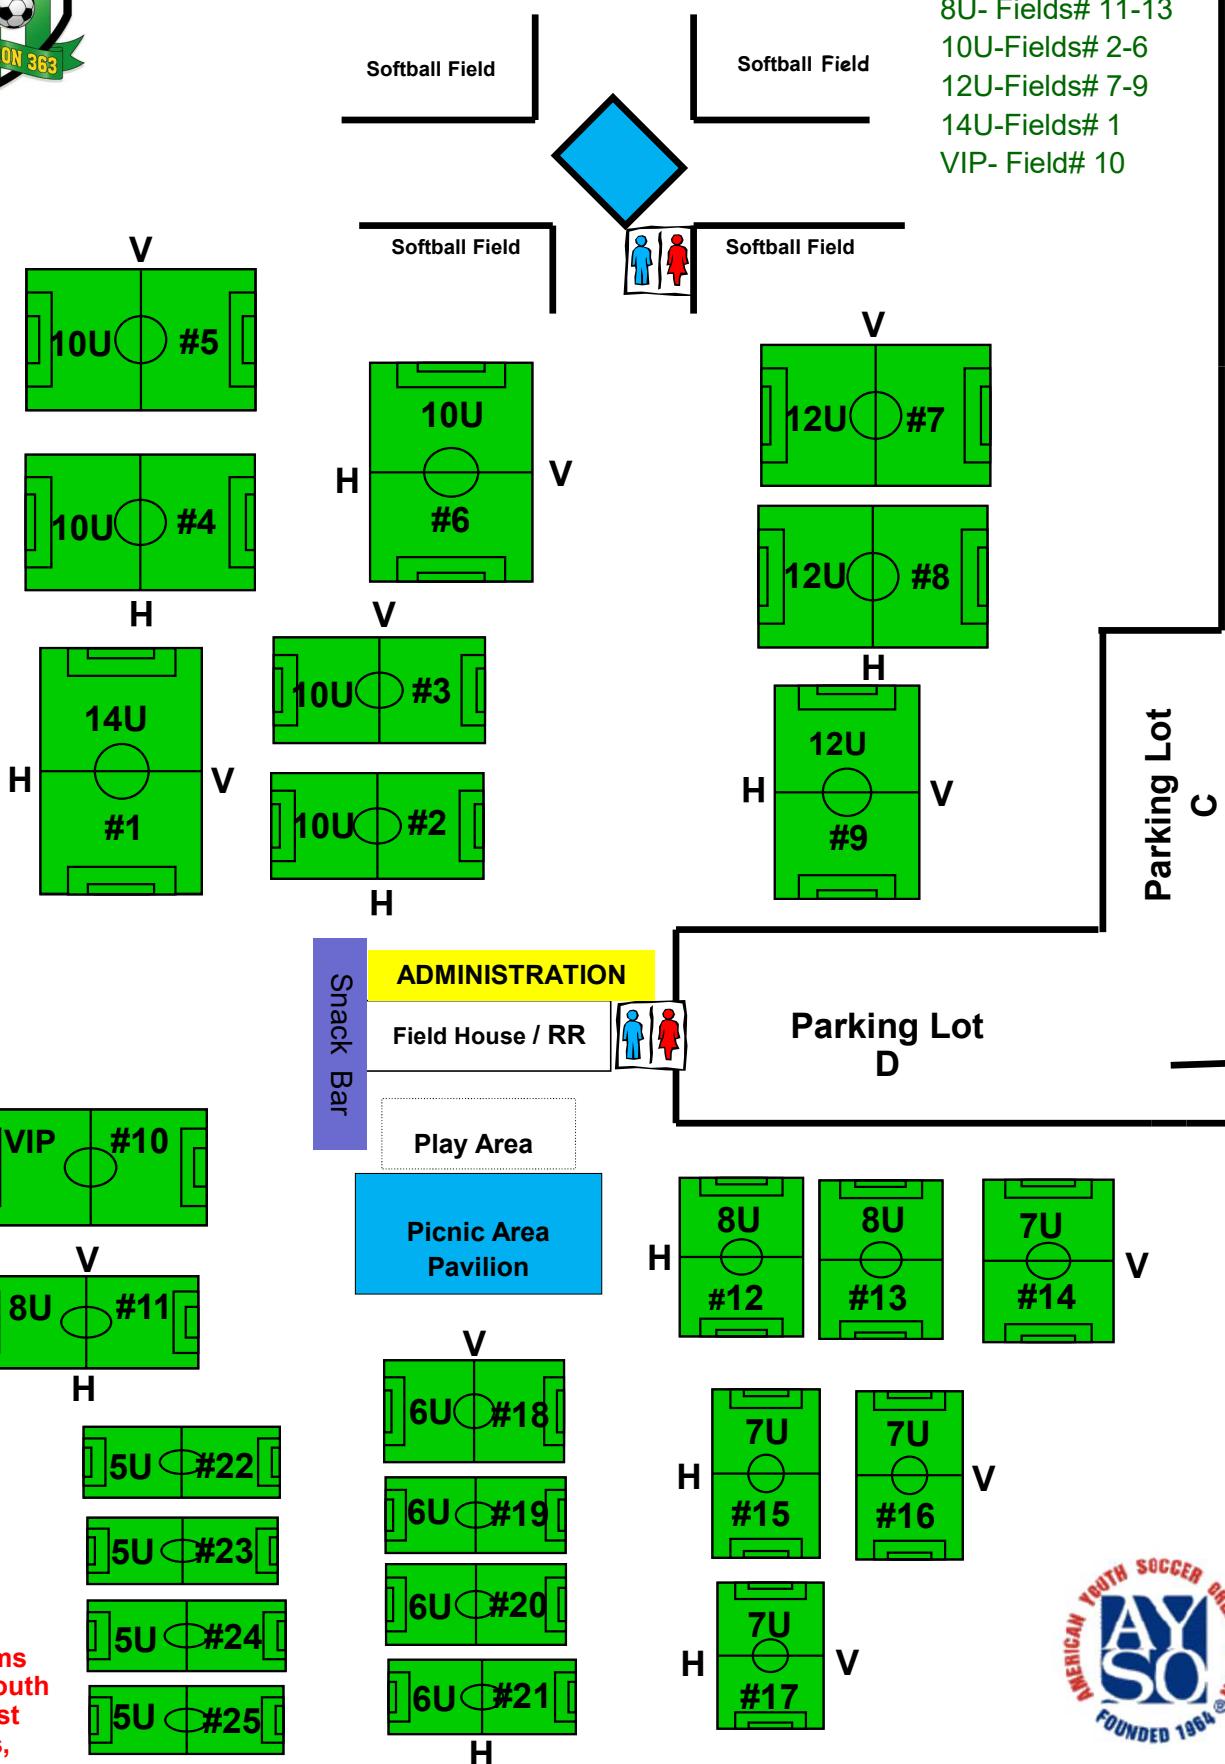

# 2023 Moorpark AYSO Field Layout

- 5U- Fields# 22-25
- 6U- Fields# 18-21
- 7U- Fields# 14-17
- 8U- Fields# 11-13
- 10U-Fields# 2-6
- 12U-Fields# 7-9
- 14U-Fields# 1
- VIP- Field# 10

Arroyo Vista Drive

Home teams take the south (hill) or east touchlines,